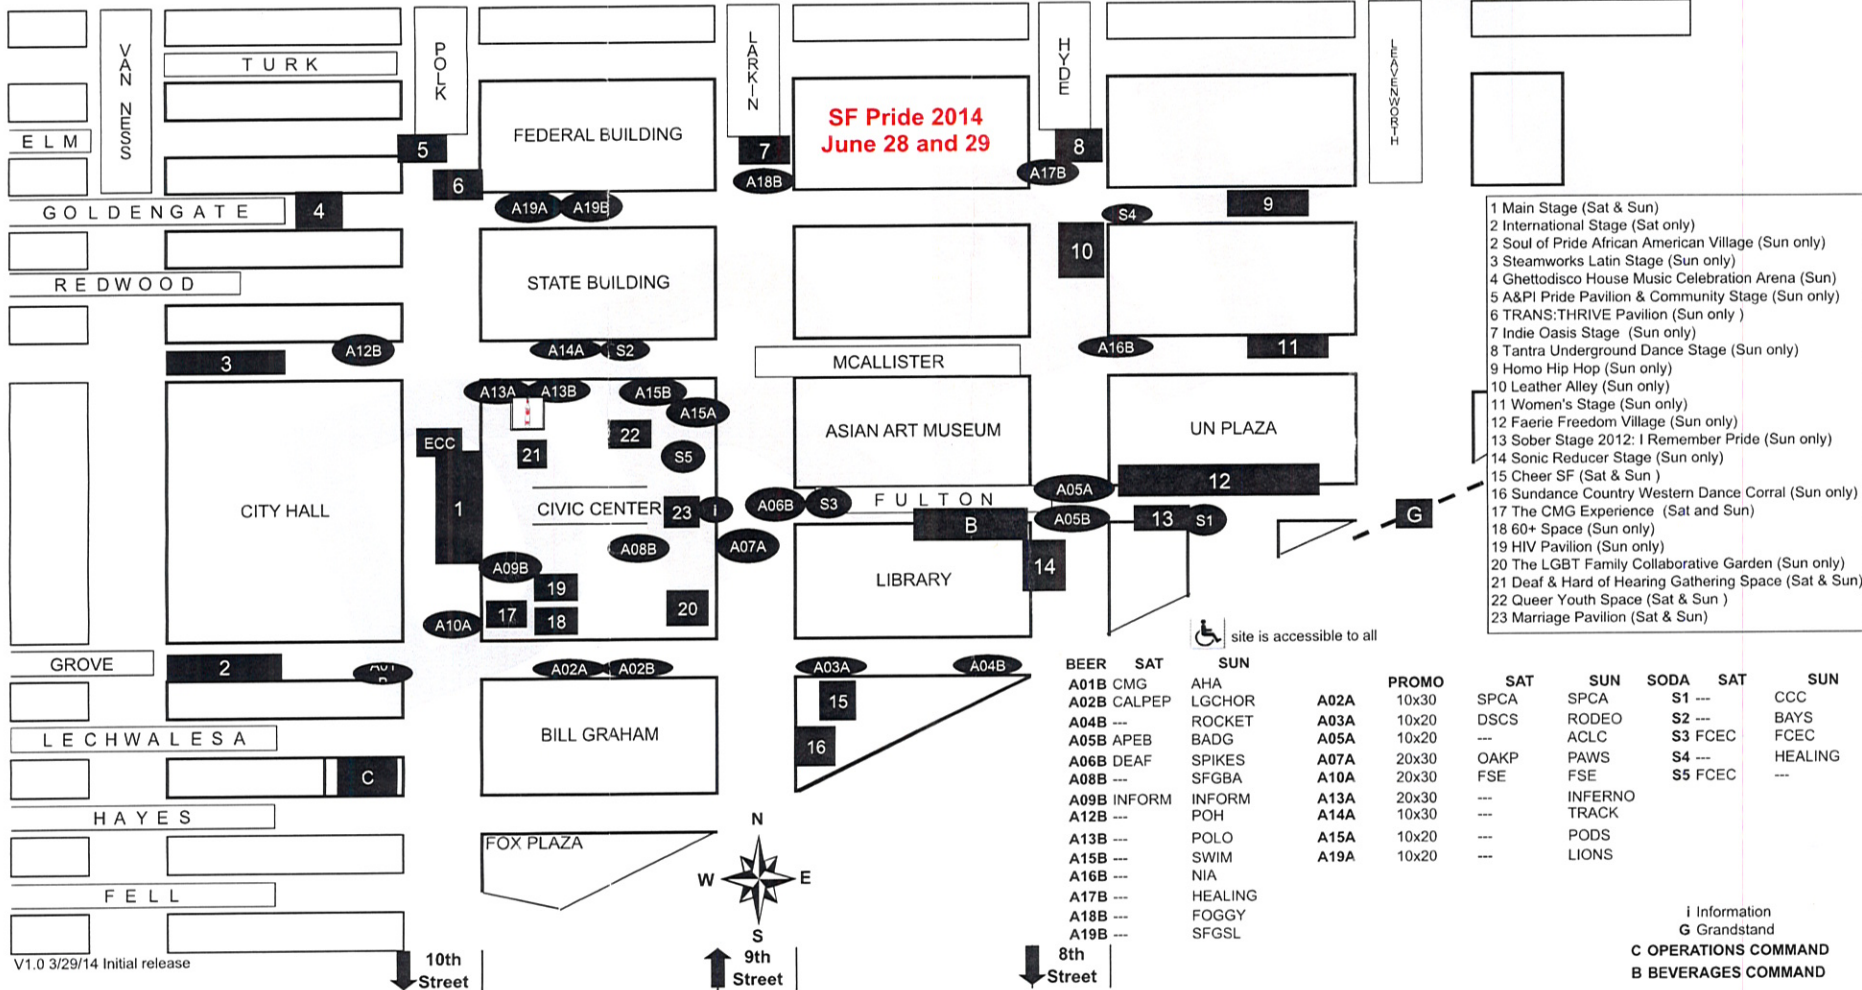

# SF PRIDE 2014 BEVERAGE LOCATIONS

VERSION 1.1 MAS 04/17/14

- 1 Main Stage (Sat & Sun)
- 2 International Stage (Sat only)
- 3 Soul of Pride African American Village (Sun only)
- 4 Steamworks Latin Stage (Sun only)
- 5 GhettoDisco House Music Celebration Arena (Sun)
- 6 A&PI Pride Pavilion & Community Stage (Sun only)
- 6 TRANS:THRIVE Pavilion (Sun only)
- 7 Indie Oasis Stage (Sun only)
- 8 Tantra Underground Dance Stage (Sun only)
- 9 Homo Hip Hop (Sun only)
- 10 Leather Alley (Sun only)
- 11 Women's Stage (Sun only)
- 12 Faerie Freedom Village (Sun only)
- 13 Sober Stage 2012: I Remember Pride (Sun only)
- 14 Sonic Reducer Stage (Sun only)
- 15 Cheer SF (Sat & Sun)
- 16 Sundance Country Western Dance Corral (Sun only)
- 17 The CMG Experience (Sat & Sun)
- 18 60+ Space (Sun only)
- 19 HIV Pavilion (Sun only)
- 20 The LGBT Family Collaborative Garden (Sun only)
- 21 Deaf & Hard of Hearing Gathering Space (Sat & Sun)
- 22 Queer Youth Space (Sat & Sun)
- 23 Marriage Pavilion (Sat & Sun)

BEER	SAT	SUN	PROMO	SAT	SUN	SODA	SAT	SUN
A01B	CMG	AHA	A02A	SPCA	SPCA	S1	---	CCC
A02B	CALPEP	LGCHOR	A03A	DSCS	RODEO	S2	---	BAYS
A04B	---	ROCKET	A05A	---	ACLC	S3	FCEC	FCEC
A05B	APEB	BADG	A07A	OAKP	PAWS	S4	---	HEALING
A06B	DEAF	SPIKES	A10A	FSE	FSE	S5	FCEC	---
A08B	---	SFGBA	A13A	---	INFERNO	---	---	---
A09B	INFORM	INFORM	A14A	---	TRACK	---	---	---
A12B	---	POH	A15A	---	PODS	---	---	---
A13B	---	POLO	A19A	---	LIONS	---	---	---
A15B	---	SWIM						
A16B	---	NIA						
A17B	---	HEALING						
A18B	---	FOGGY						
A19B	---	SFGSL						

i Information  
 G Grandstand  
**C OPERATIONS COMMAND**  
**B BEVERAGES COMMAND**