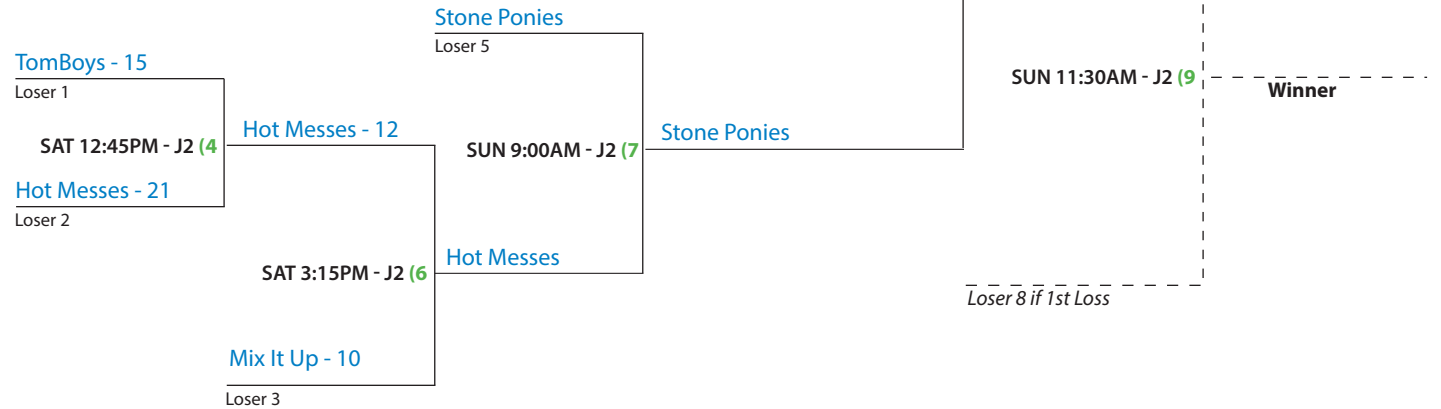

Women's D

July 12-13, 2014

Winners' Bracket

Losers' Bracket

J1 = Jackson 1
J2 = Jackson 2