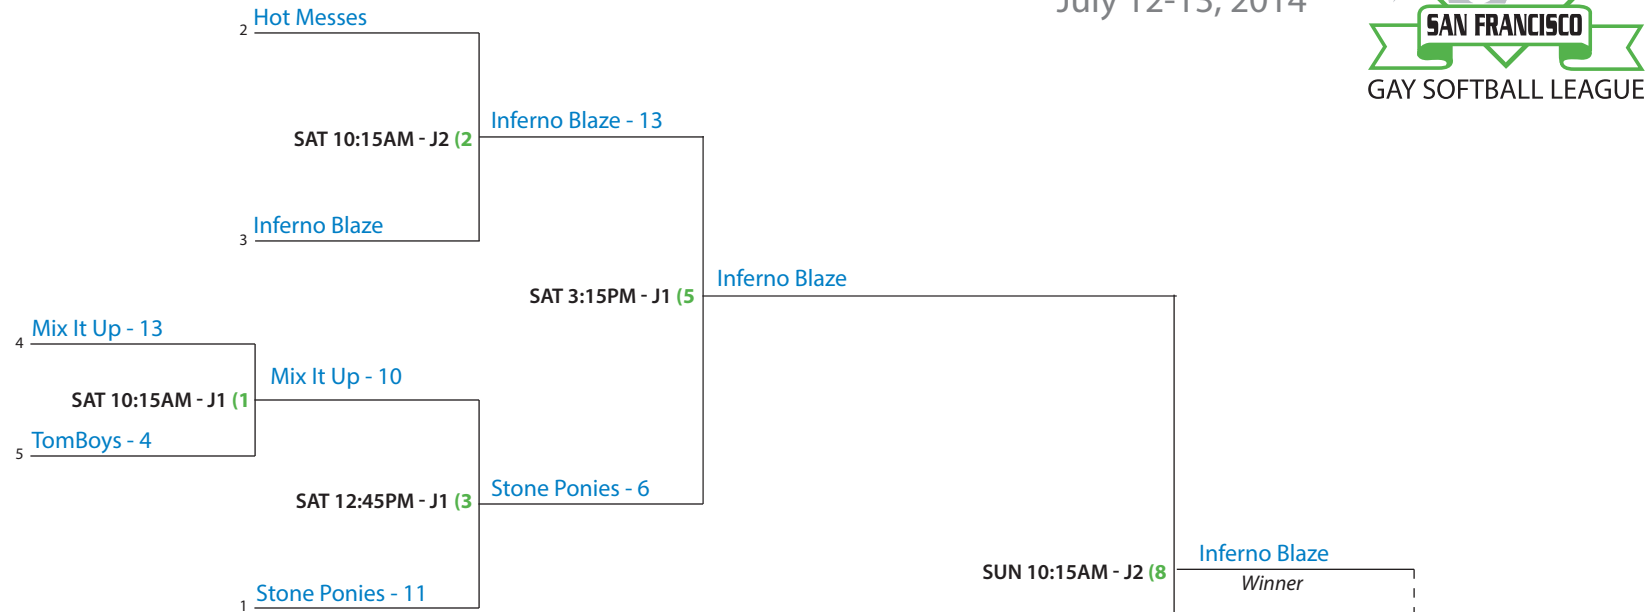

Women's D

July 12-13, 2014

Winners' Bracket

Losers' Bracket

J1 = Jackson 1
J2 = Jackson 2