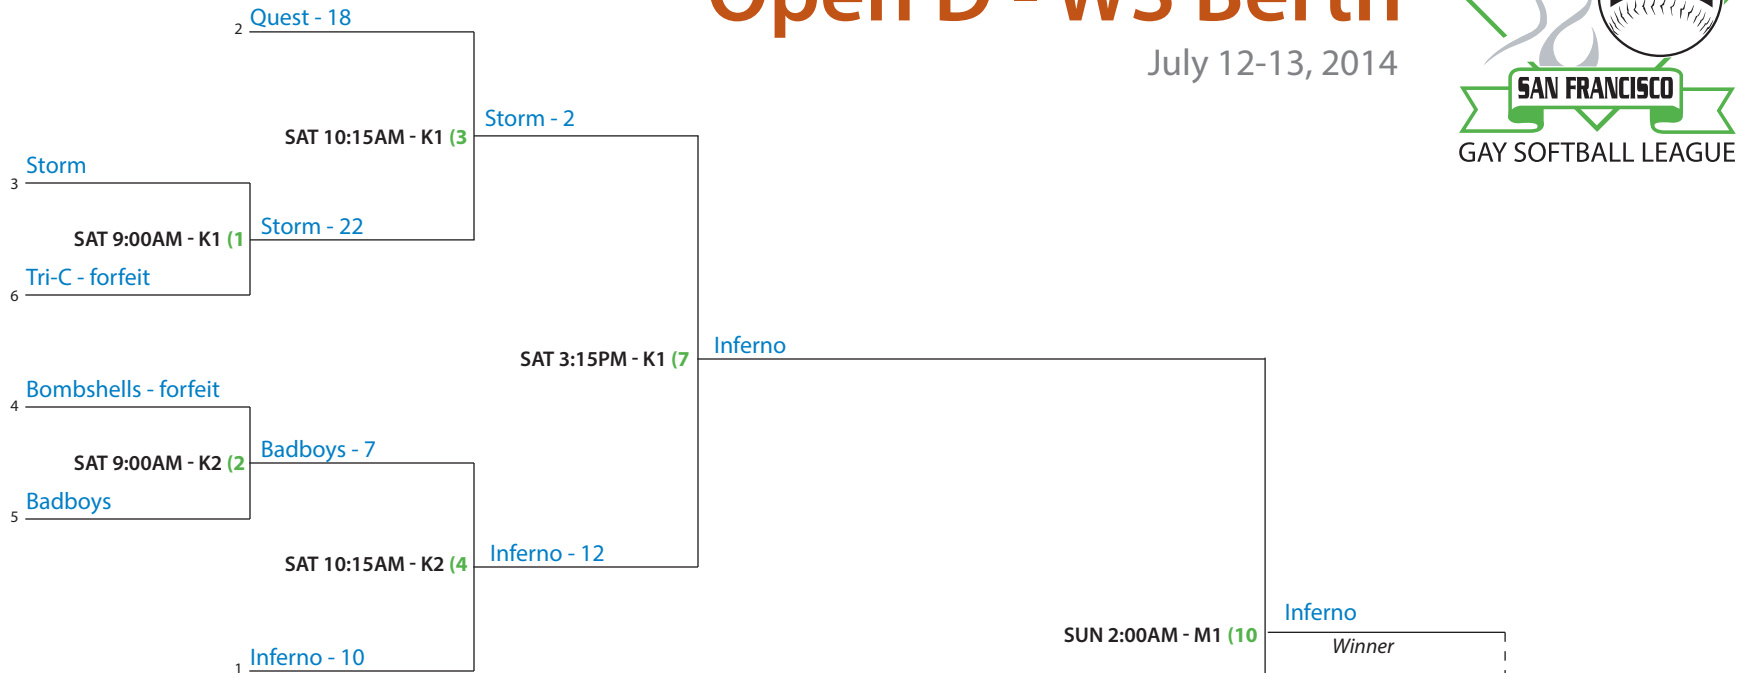

Winners' Bracket

Open D - WS Berth

July 12-13, 2014

Losers' Bracket

K1 = Kimbal 1
 K2 = Kimball 2
 M1 = Moscone 1