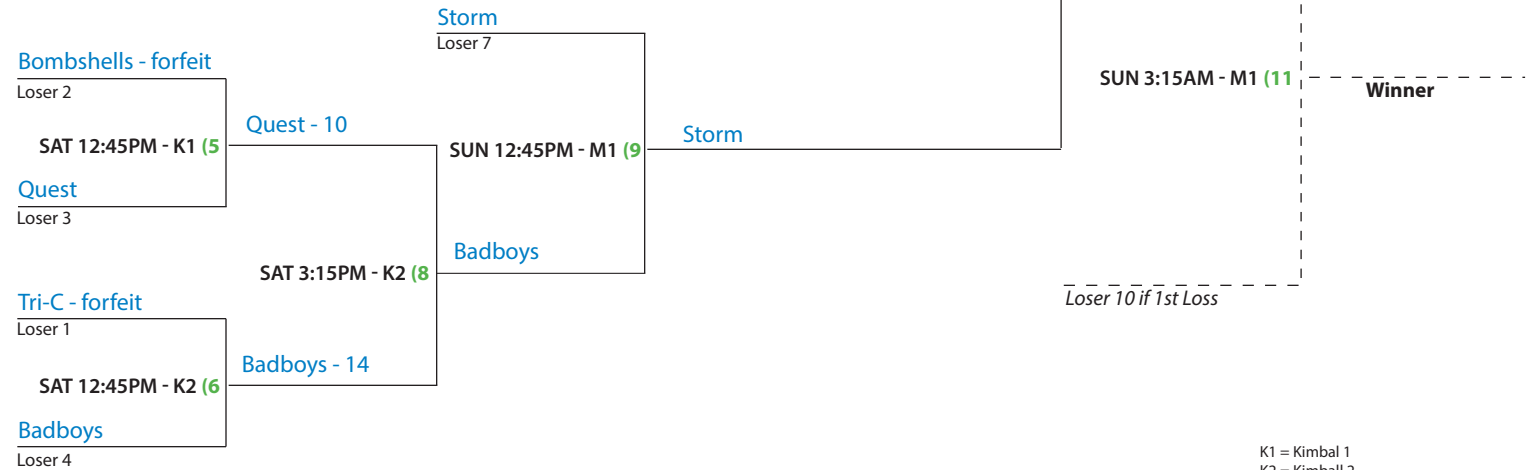

Winners' Bracket

Open D - WS Berth

July 12-13, 2014

Losers' Bracket

K1 = Kimbal 1
 K2 = Kimball 2
 M1 = Moscone 1