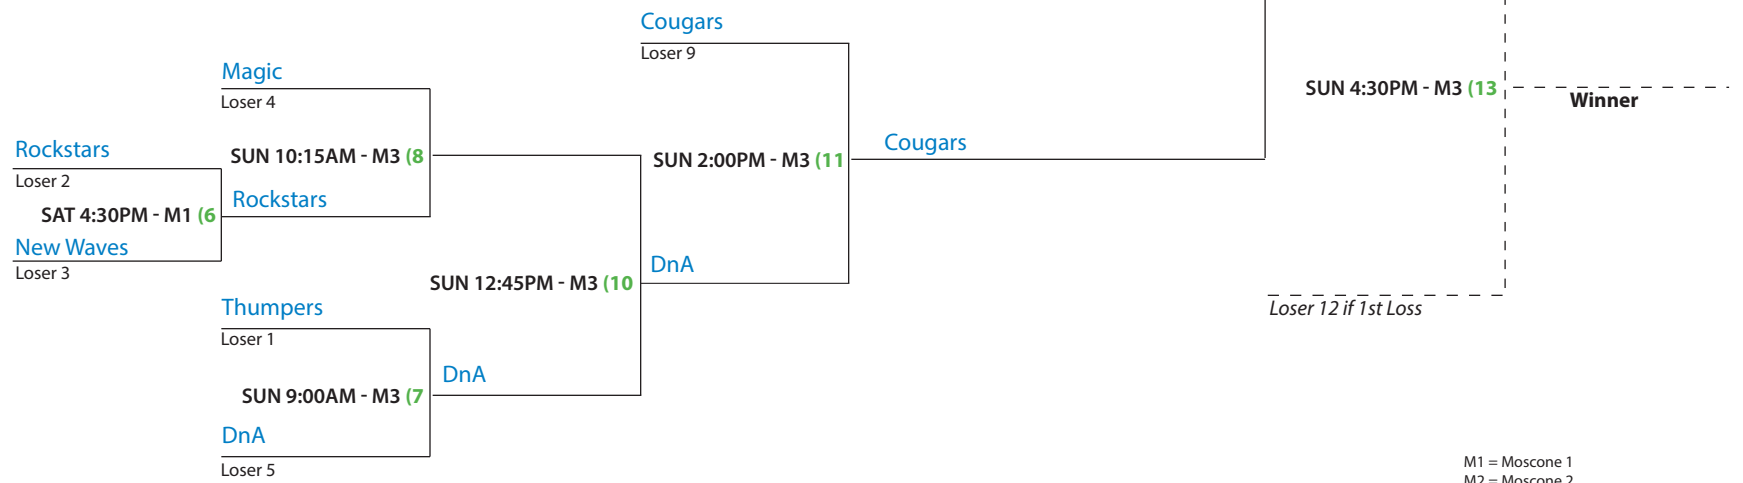

Winners' Bracket

Open D - Non Berth

July 12-13, 2014

Losers' Bracket

M1 = Moscone 1
 M2 = Moscone 2
 M3 = Moscone 3