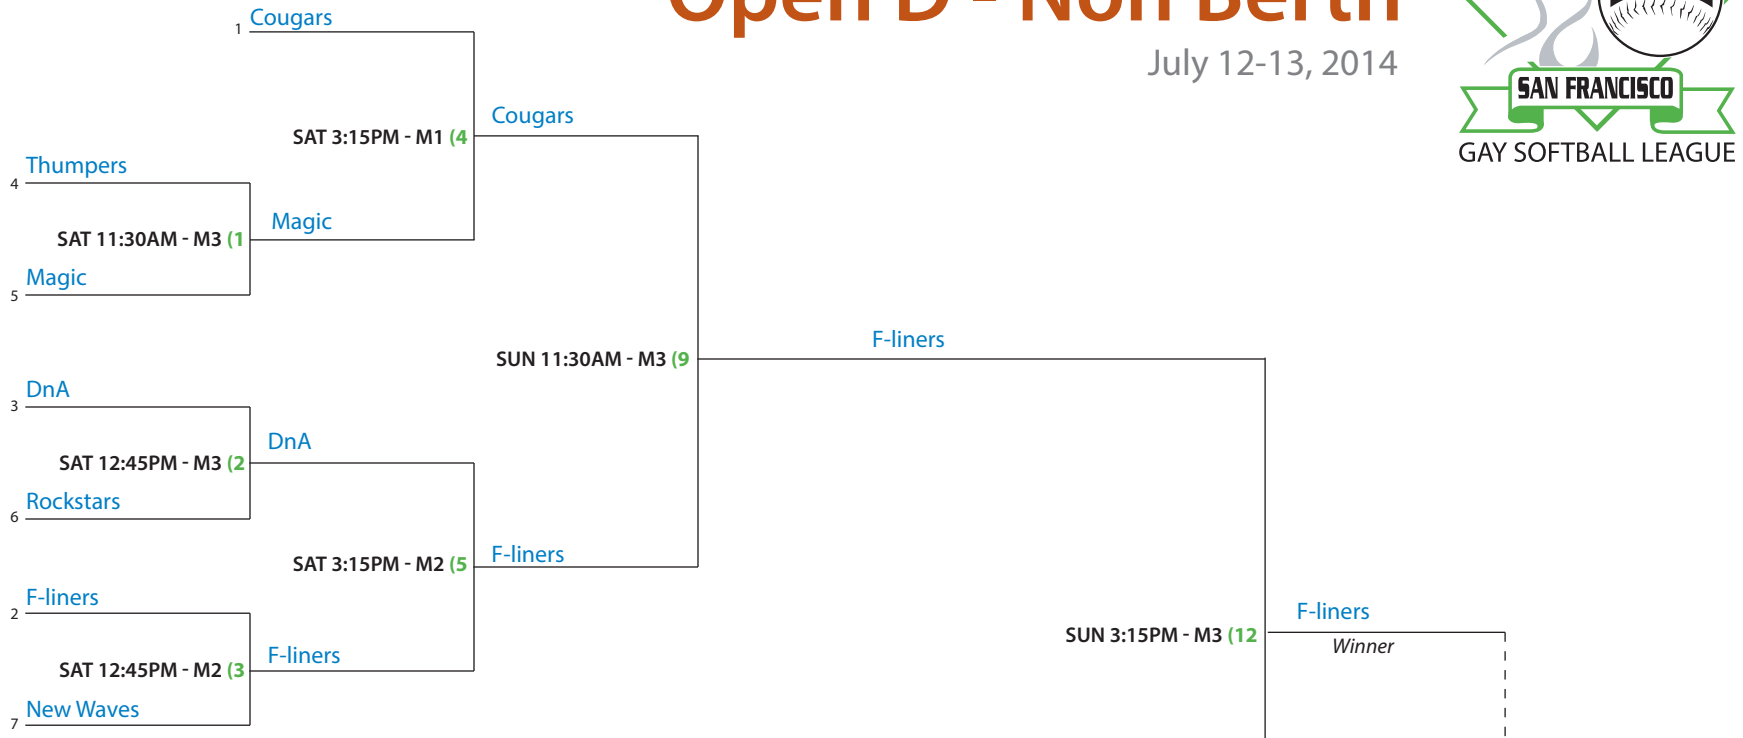

Winners' Bracket

Open D - Non Berth

July 12-13, 2014

Losers' Bracket

M1 = Moscone 1
 M2 = Moscone 2
 M3 = Moscone 3