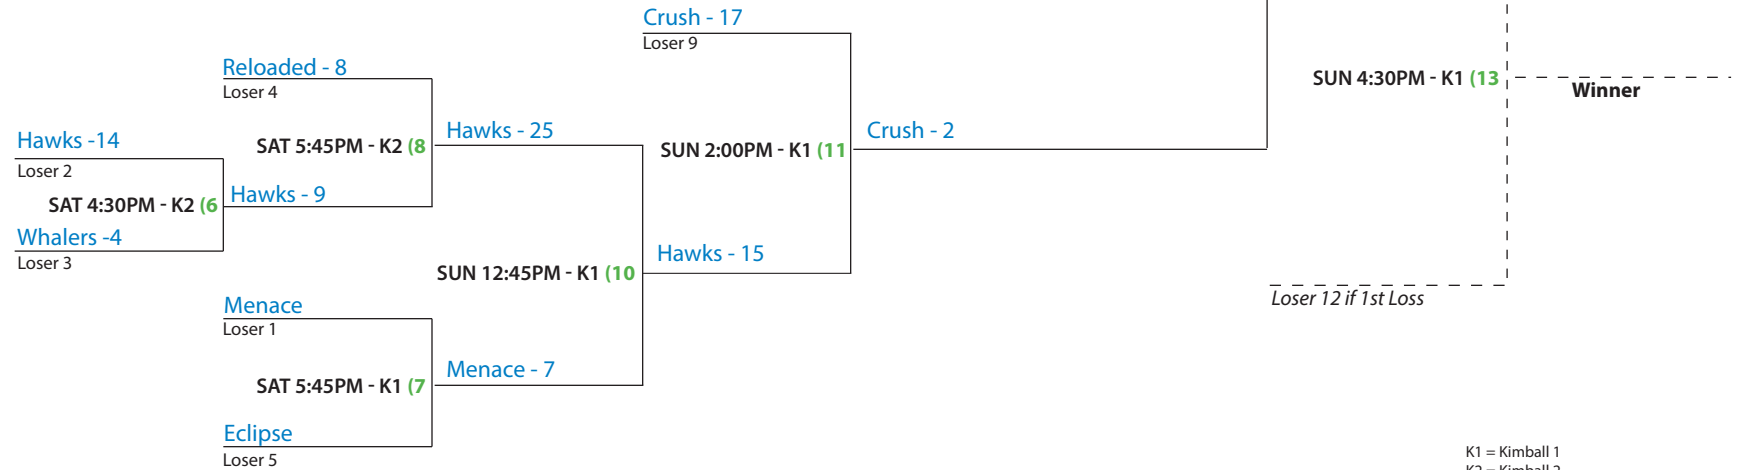

Winners' Bracket

Open C - WS Berth

July 12-13, 2014

Losers' Bracket

K1 = Kimball 1
K2 = Kimball 2