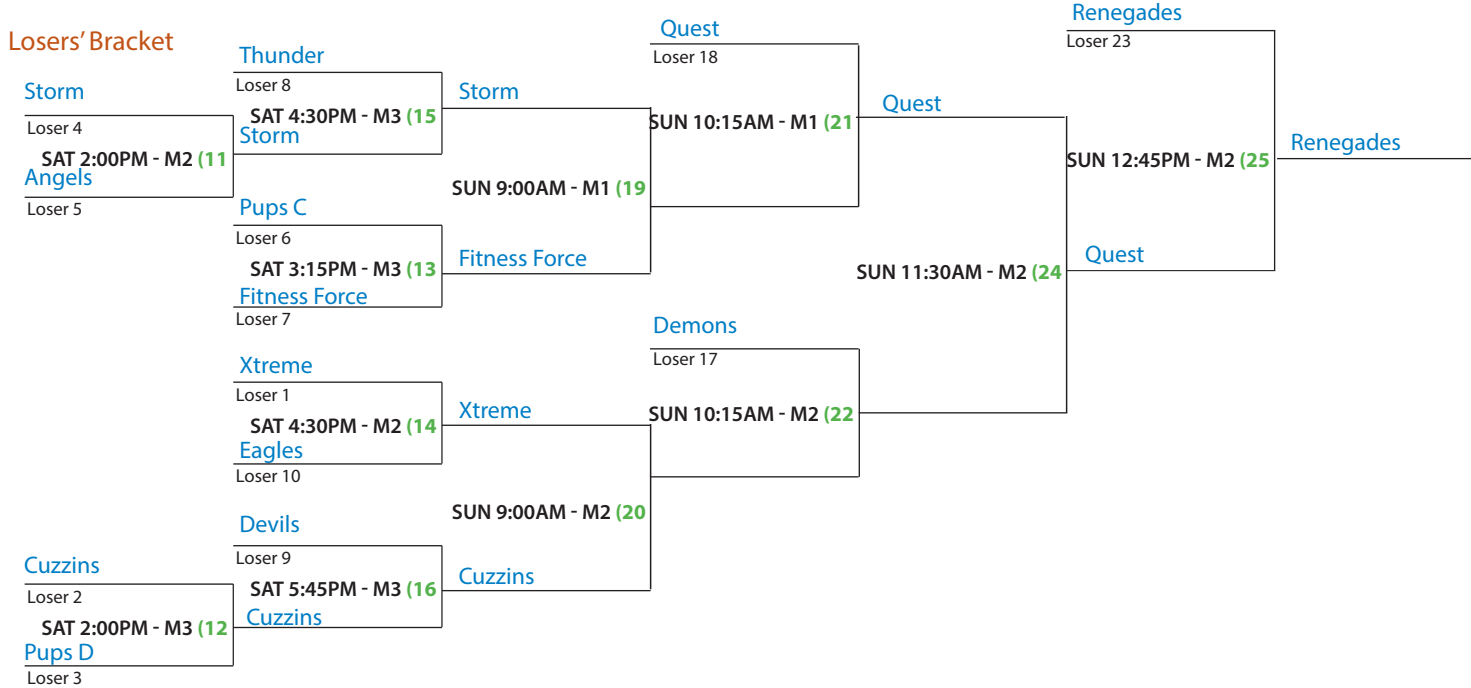

Winners' Bracket

Losers' Bracket

Open C - Non Berth

July 12-13, 2014

M1 = Moscone 1
M2 = Moscone 2
M3 = Moscone 3