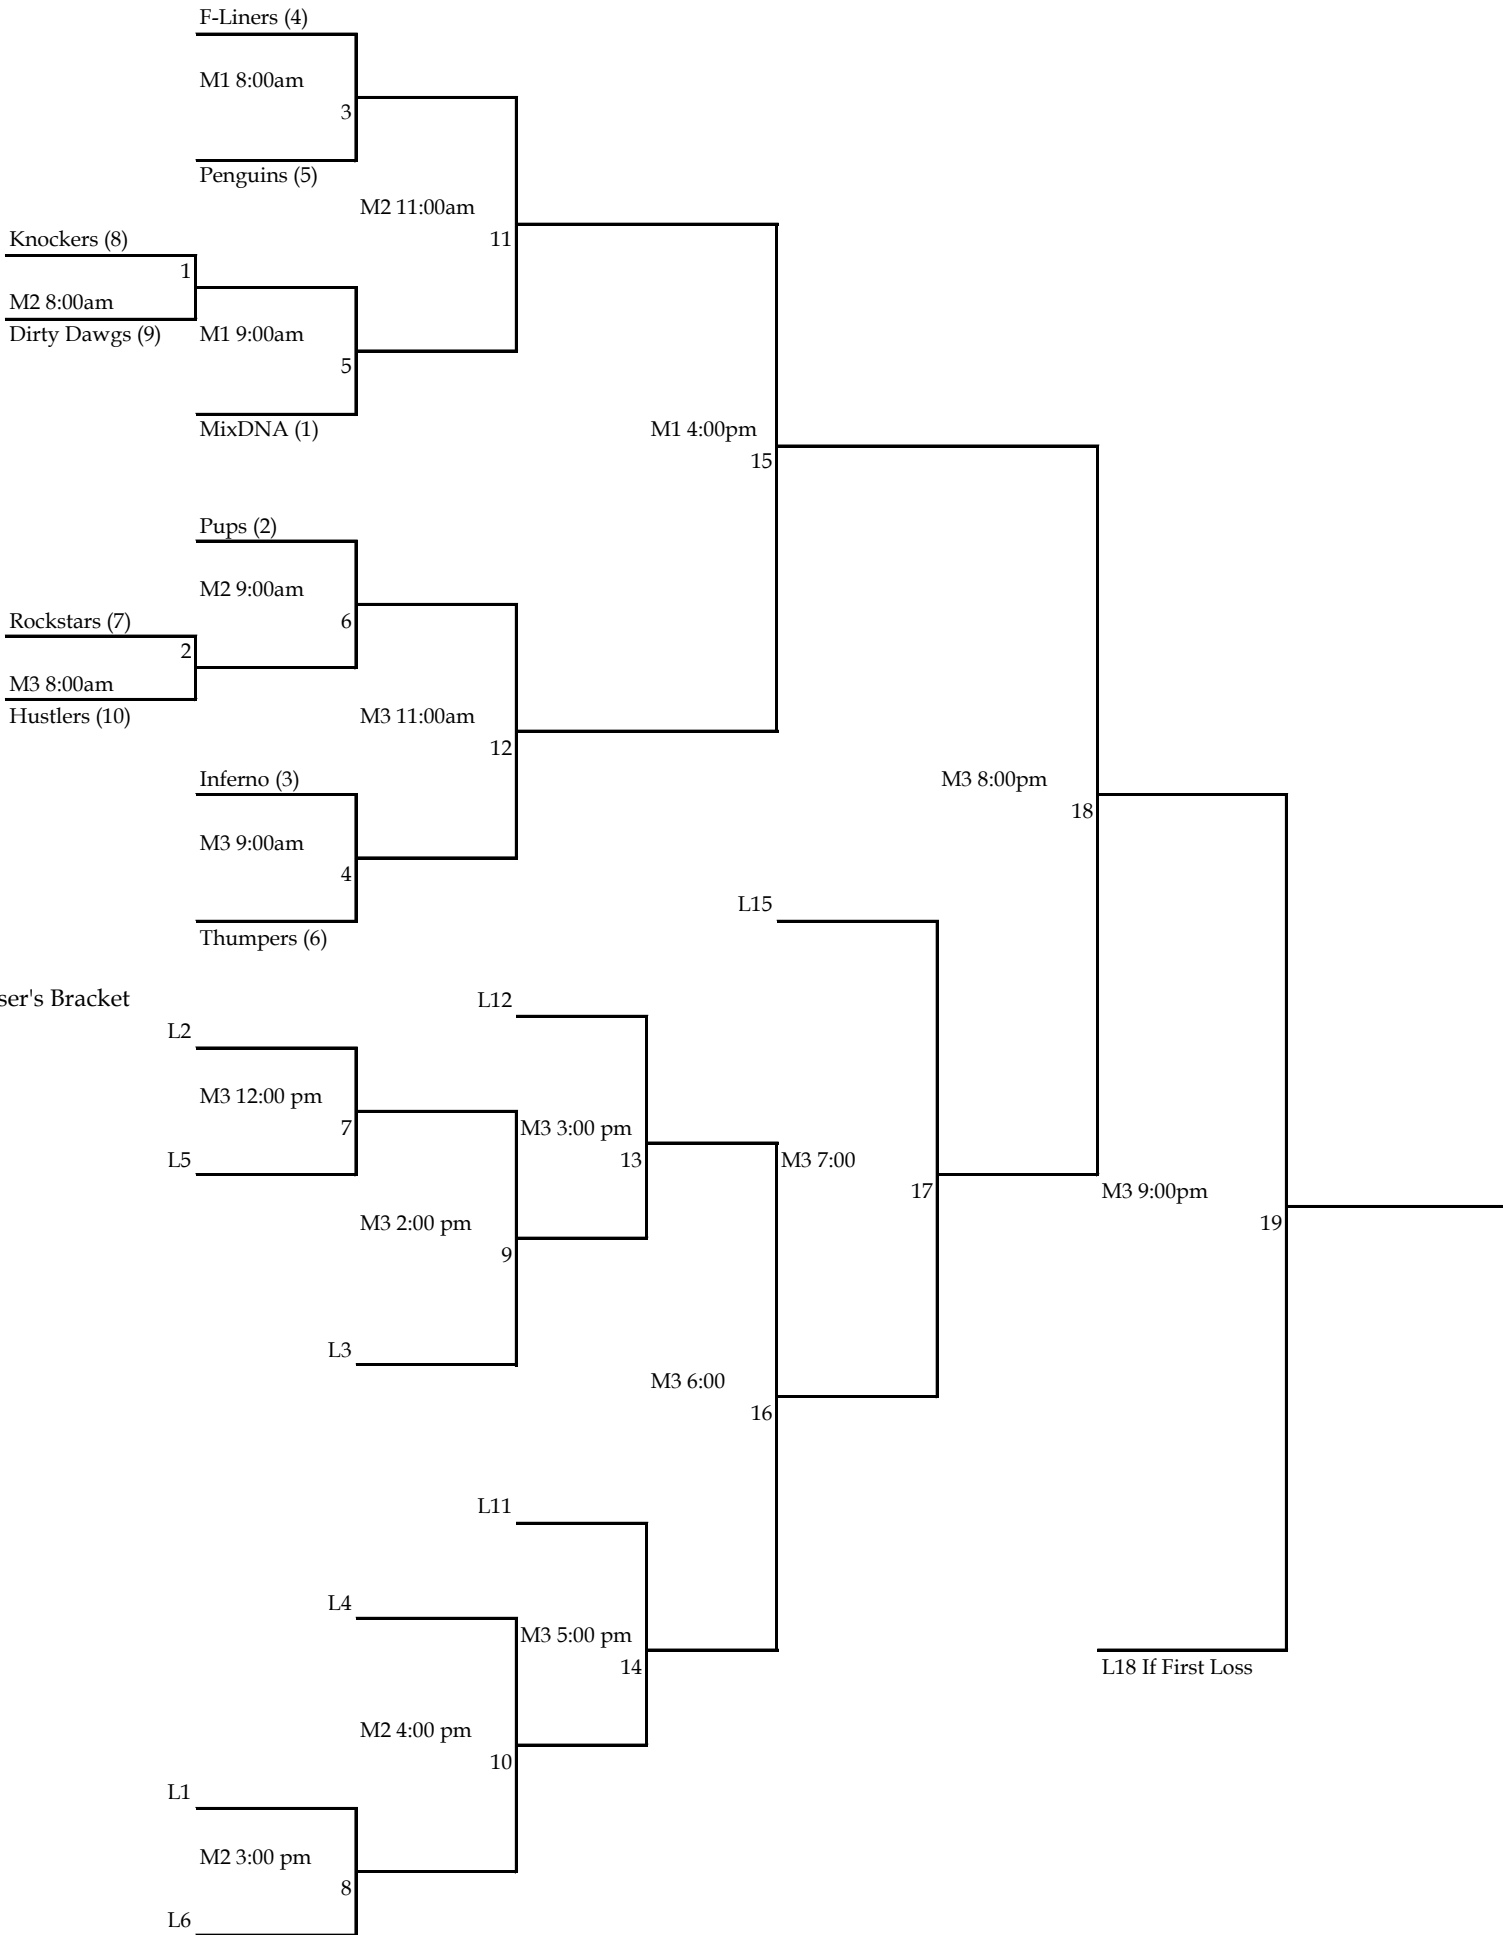

10 Team Double Elimination

M